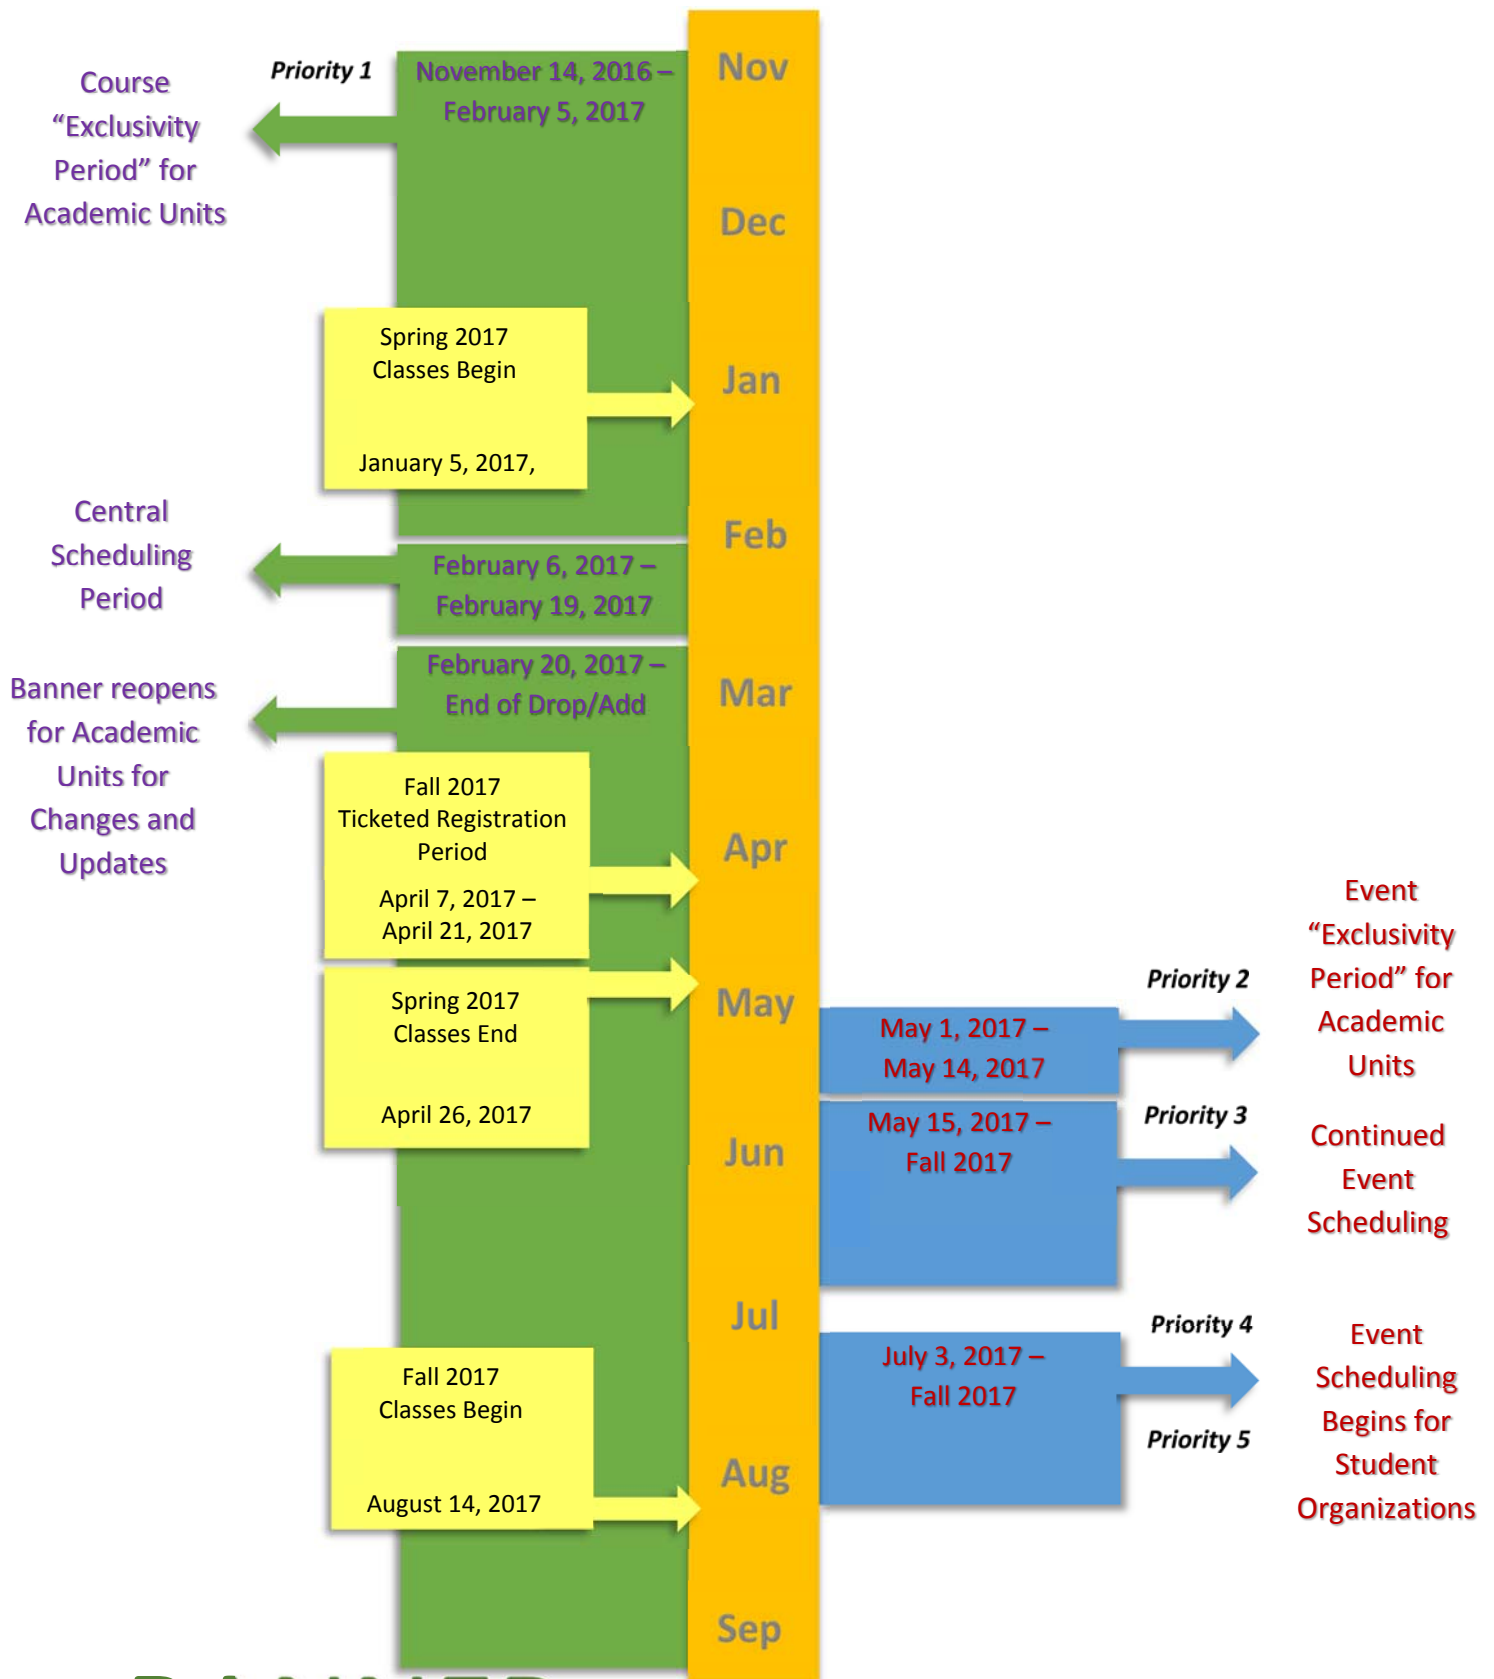

Centralized Classroom and Event Scheduling: Proposed Process and Timeline for Fall 2017 Scheduling

BANNER

ASTRA